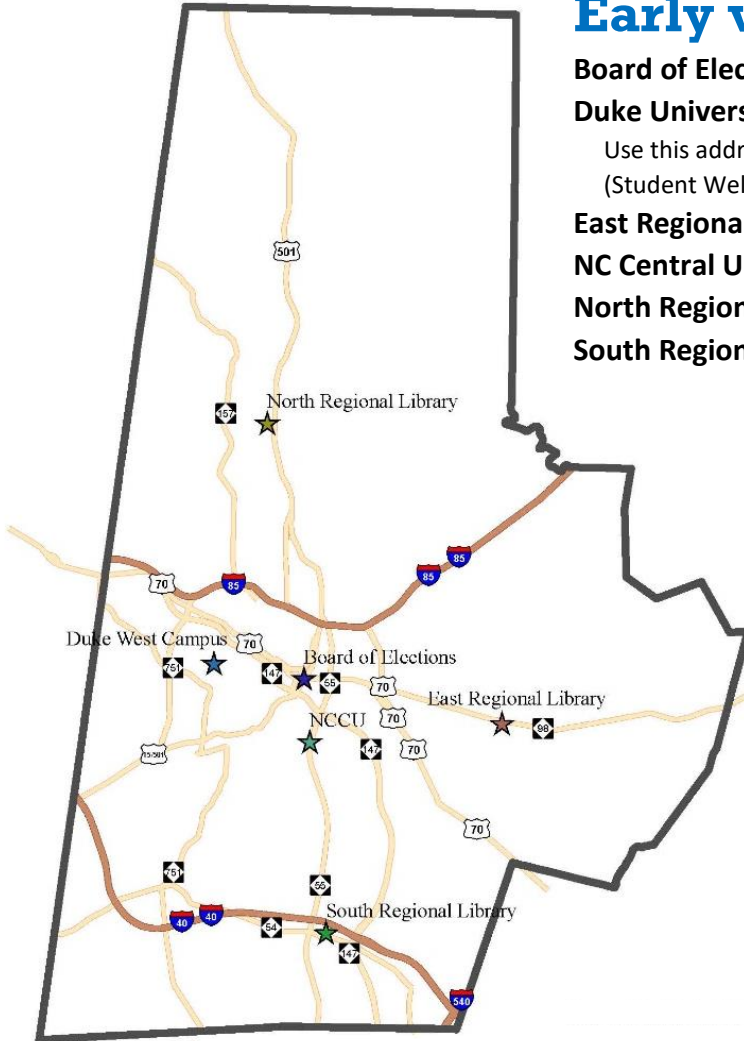

ONE-STOP 'EARLY VOTING' SCHEDULE FOR THE NOVEMBER 6, 2018 GENERAL ELECTION

Early voting sites

Board of Elections Office 201 N. Roxboro St., Durham

Duke University Brodhead Center 402 Chapel Dr., Durham

Use this address for GPS/parking: 107 Union Dr., Durham

(Student Wellness Parking will be marked/reserved for voters)

East Regional Library 211 Lick Creek Ln., Durham

NC Central University Turner Law Building, 640 Nelson St., Durham

North Regional Library 221 Milton Rd., Durham

South Regional Library 4505 South Alston Ave., Durham

Daily schedule for all sites

Day	Date	Open	Close
Wed.	10/17/2018	7:00 a.m.	7:00 p.m.
Thurs.	10/18/2018	7:00 a.m.	7:00 p.m.
Fri.	10/19/2018	7:00 a.m.	7:00 p.m.
Sat.	10/20/2018	9:00 a.m.	6:00 p.m.
Sun.	10/21/2018	Noon	4:00 p.m.
Mon.	10/22/2018	7:00 a.m.	7:00 p.m.
Tues.	10/23/2018	7:00 a.m.	7:00 p.m.
Wed.	10/24/2018	7:00 a.m.	7:00 p.m.
Thurs.	10/25/2018	7:00 a.m.	7:00 p.m.
Fri.	10/26/2018	7:00 a.m.	7:00 p.m.
Sat.	10/27/2018	9:00 a.m.	6:00 p.m.
Sun.	10/28/2018	Noon	4:00 p.m.
Mon.	10/29/2018	7:00 a.m.	7:00 p.m.
Tues.	10/30/2018	7:00 a.m.	7:00 p.m.
Wed.	10/31/2018	7:00 a.m.	7:00 p.m.
Thurs.	11/1/2018	7:00 a.m.	7:00 p.m.
Fri.	11/2/2018	7:00 a.m.	7:00 p.m.
Sat.	11/3/2018	8:00 a.m.	1:00 p.m.

NEW: Advanced mapping tools

to find the closest Durham County early voting site to you!

- ✓ Directions to sites
- ✓ Site information and photos
- ✓ **Live updates on wait times!**

Available at our website
(www.dcon.gov/elect) or directly
at <http://bit.ly/2FbG2Pm>